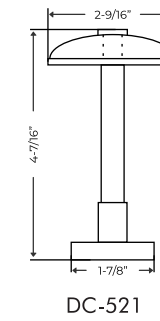

Holdbacks Collection

Item No. DC-521

Polished Chrome