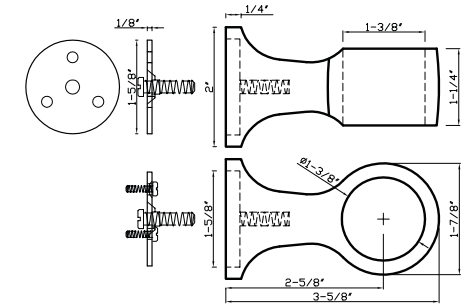

DC 224 C - fits 2" rod

DC 225 C - fits 1" & 2" rod combo

DC 230 - fits 2" rod

DC 203 - fits 1" & 1-3/8" rods

DC 203 B fits 1-3/8" rod
Available in finishes: Polished Nickel, Polished Chrome, Brushed Nickel, Oil Rubbed Bronze*, Aged Brass*, Green Antique, Satin Brass, Polished Brass, Black & Black Nickel*

DC 211 - fits 1" & 1-3/8" rods

DC 235 E - fits 3/4" rod