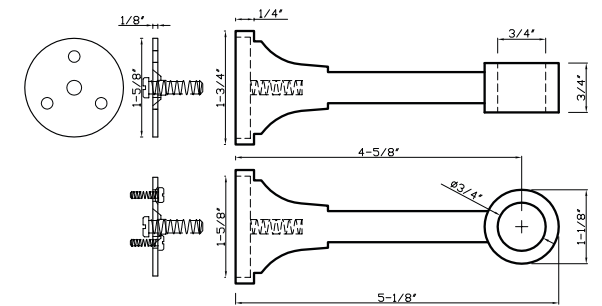

DC 235 E - fits 3/4" rod

DC 235 E fits 3/4" rod
Available in finishes: Polished Nickel, Polished Chrome, Brushed Nickel, Oil Rubbed Bronze, Green Antique, Aged Brass & Satin Brass

DC 221 - fits 1-3/8" & 2" rods