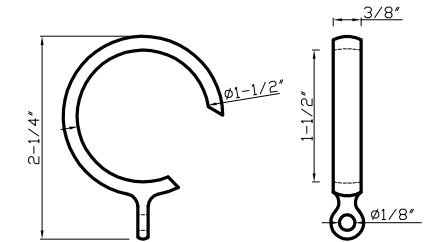

DC 303 PASS D
2" interior diameter
Available in finishes: Polished Nickel, Polished Chrome, Brushed Nickel, Oil Rubbed Bronze, Aged Brass, Green Antique, Satin Brass, Polished Brass, Black, Black Nickel, Brown Gold & Black Silver