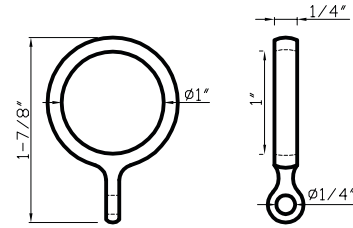

DC 303 B
1-1/4" interior diameter
Available in finishes: Unlacquered Brass, Polished Chrome, Brushed Nickel, Green Antique, Satin Brass, Polished Brass, Black & Black Nickel