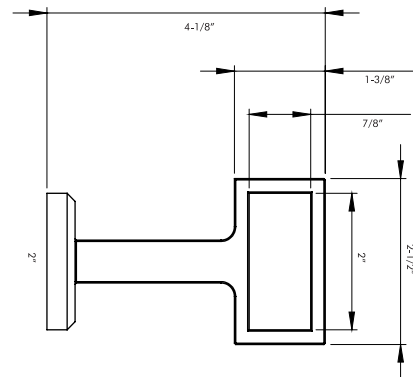

DC 263

Sizes:
Base Diameter - 2-9/16"
Length - 5"
Projection - 4"
Available in finishes:
Brushed Nickel, Satin Brass