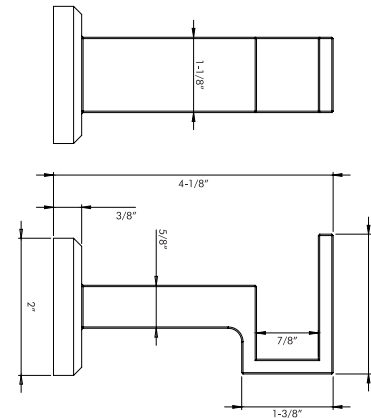

DC 303 PASS E
2-3/4" interior diameter
 Available in finishes: Polished Chrome, Brushed Nickel, Oil Rubbed Bronze, Aged Brass & Satin Brass

BRACKET

DC 261

Sizes:
 Base Diameter - 2-9/16"
 Length - 5"
 Projection - 4"
 Available in finishes:
 Brushed Nickel, Satin Brass