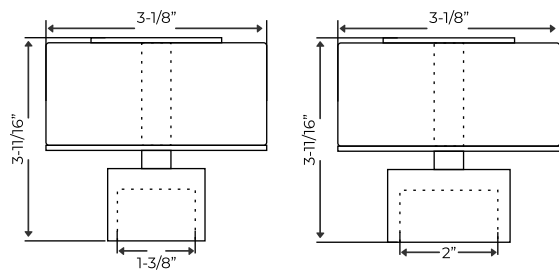

DC - 2040 B
Fits 1 - 3/8" Rod

DC - 2040 C
Fits 2" Rod