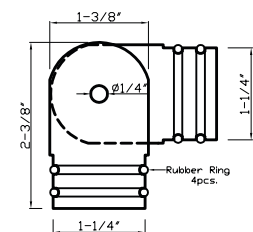

DC 706 B fits 1-3/8" rod

Available in finishes: Unlacquered Brass, Polished Nickel, Polished Chrome, Brushed Nickel, Oil Rubbed Bronze, Aged Brass, Green Antique, Satin Brass, Polished Brass, Black, Black Nickel, Brown Gold & Black Silver