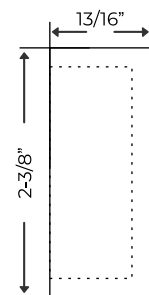

DC101 A
Fits 1" Rod

DC101 B
Fits 1-3/8" Rod

Item No. DC291

Fit 2-3/8" Rectangular Acrylic Rod

Available in finishes:

Brushed Nickel, Satin Brass, Polished Nikhil

Polished Nickel
DC101 B - fits 1-3/8" rod

Polished Chrome
DC101 A - fits 1" rod
DC101 B - fits 1-3/8" rod