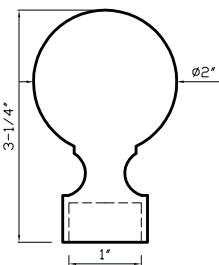

Black
DC104 B - fits 1-3/8" rod*

Black Nickel
DC104 B - fits 1-3/8" rod*

Metal Collection

Item No. DC103 A

Black Nickel

Fits 1" Rods

DC103 A
Fits 1" Rod

Polished Chrome
DC103 A - fits 1" rod