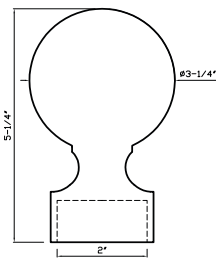

Aged Brass
DC2026 - fits 2" rod

Satin Brass
DC2026 - fits 2" rod

Metal Collection

Item No. DC104 C

Oil Rubbed Bronze

Fits 2" Rods

DC104 C
Fits 2" Rod

Polished Nickel
DC104 C- fits 2" rod