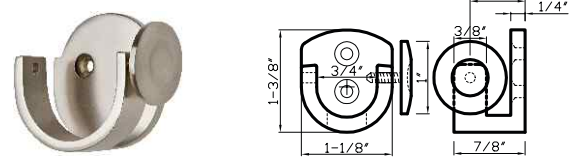

DC 199 - fits 3/4" & 2" rods

DC 199 E fits 3/4" rod
Available in finishes: Polished Nickel, Polished Chrome, Brushed Nickel, Oil Rubbed Bronze, Aged Brass, Satin Brass & Green Antique

DC 199 C fits 2" rod
Available in finishes: Polished Nickel, Polished Chrome, Brushed Nickel, Oil Rubbed Bronze, Aged Brass, Satin Brass, Green Antique*, Polished Brass*, Black* & Black Nickel*