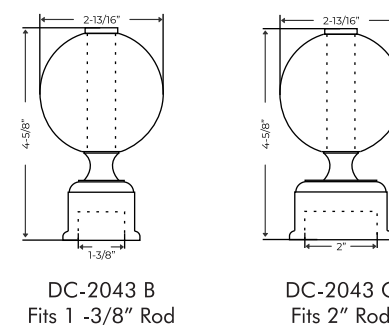

Crystal Collection

Item No. DC - 2042

Brushed Nickel

Fits 1 - 3/8" & 2" Rods

Crystal Collection

Item No. DC - 2043

Black

Fits 1 - 3/8" & 2" Rods