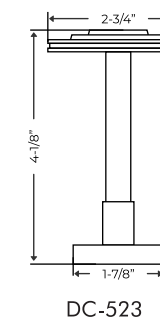

Holdbacks Collection

Item No. DC-523

Brushed Nickel