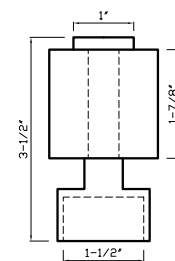

Crystal Collection

Item No. KS017

Aged Brass

Fits 1 - 1/2" Square Acrylic Rod