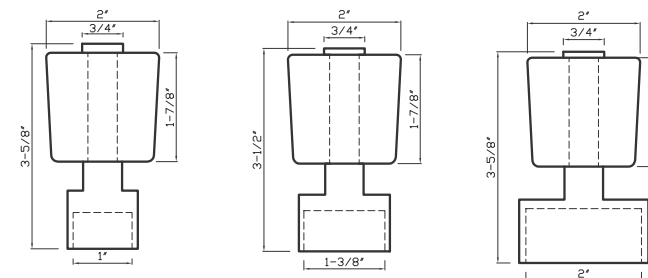

Murano Collection

Item No. D2008

Satin Brass

Fits 1" , 1 - 3/8" & 2" Rods

Murano Collection

Item No. D2009

Polished Chrome

Fits 1" , 1 - 3/8" & 2" Rods