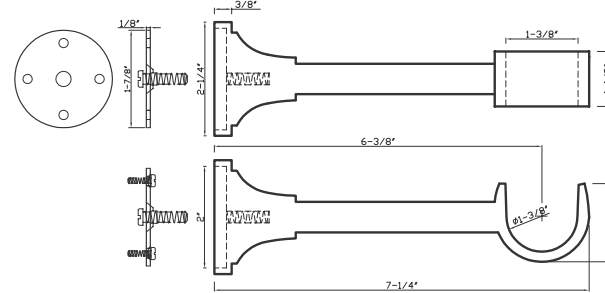

DC 208 B fits 1-3/8" rod

Available in finishes: Unlacquered Brass, Polished Nickel, Polished Chrome, Brushed Nickel, Oil Rubbed Bronze, Aged Brass, Green Antique, Satin Brass, Polished Brass, Black, Black Nickel, Brown Gold & Black Silver