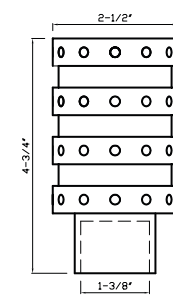

Acrylic Collection

Item No. KS009 B

Polished Nickel

Fits 1 - 3/8" Rods