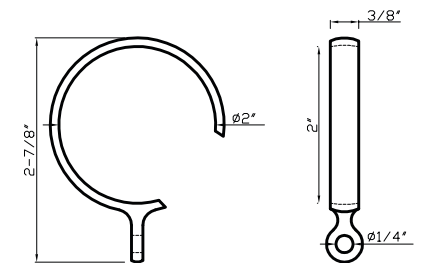

DC 303 PASS E
2-3/4" interior diameter
Available in finishes: Polished Chrome, Brushed Nickel, Oil Rubbed Bronze, Aged Brass & Satin Brass