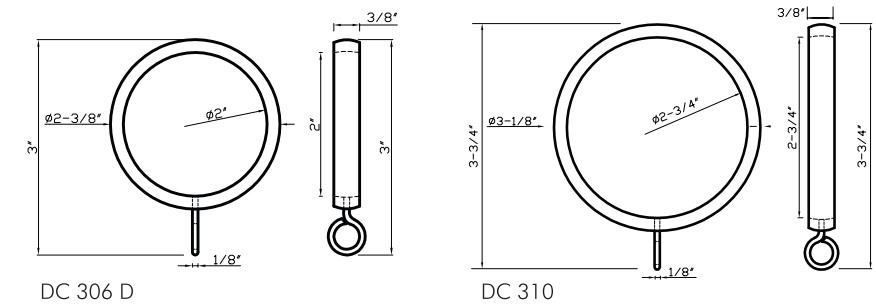

DC 304 - Brushed Nickel Ring

DC 304 C - 1-1/2" interior diameter
 Available in Brushed Nickel

DC 306 & DC 310 - Acrylic Rings

DC 306 D - 2" interior diameter
DC 310 D - 2-3/4" interior diameter
 Acrylic Ring