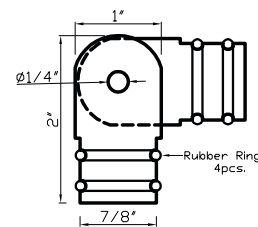

DC 706 E fits 3/4" rod

Available in finishes: Polished Nickel, Polished Chrome, Brushed Nickel, Oil Rubbed Bronze, Green Antique, Aged Brass & Satin Brass

DC 706 A fits 1" rod

Available in finishes: Unlacquered Brass, Polished Chrome, Brushed Nickel, Green Antique, Satin Brass, Polished Brass, Black & Black Nickel