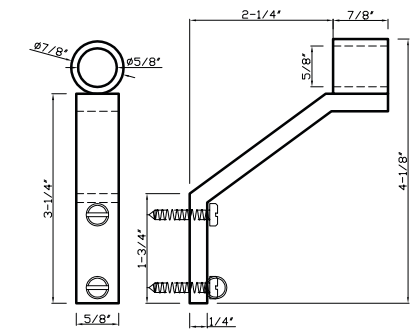

DC 214 E fits 3/4" rod

Available in finishes: Polished Nickel, Polished Chrome, Brushed Nickel, Oil Rubbed Bronze, Aged Brass, Green Antique & Satin Brass

DC 228 - Bracket Support

DC 228 Bracket Support fits DC 207 & DC 208 Brackets
Available in finishes: Polished Nickel, Polished Chrome, Brushed Nickel, Oil Rubbed Bronze, Aged Brass, Green Antique, Satin Brass, Polished Brass, Black, Black Nickel, Brown Gold & Black Silver