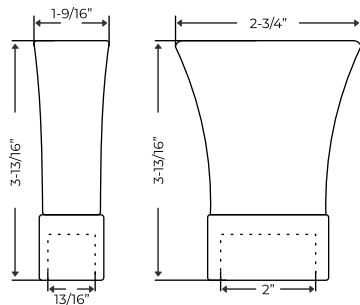

Acrylic Collection

Item No. DC - 2051

Satin Brass

Fits 2" x 13/16" Rectangular Acrylic Rod

DC-2051
Fits 2" x 13/16" Poles