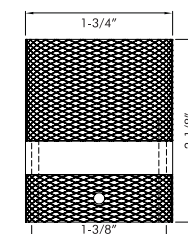

Black
DC2032 B - fits 1-3/8" rod
DC2032 C - fits 2" rod

Black Nickel
DC2032 B - fits 1-3/8" rod
DC2032 C - fits 2" rod

Metal Collection

Item No. DC2033

Satin Brass & Black

Fits 1" & 1 - 3/8" Rods

DC2033
Fits 1" Rod