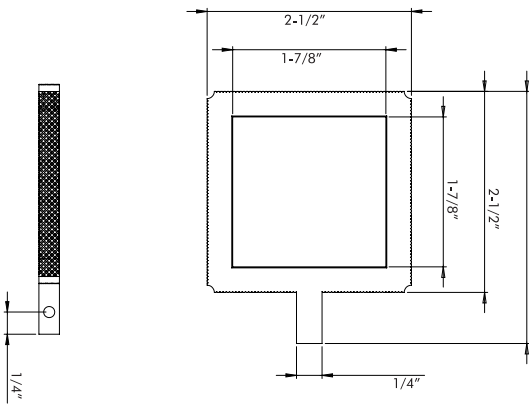

DC 315
1-7/8" interior diameter for Square Acrylic Rod
Available in finishes: Polished Nickel, Polished Chrome, Brushed Nickel,
Oil Rubbed Bronze, Aged Brass, Green Antique & Satin Brass