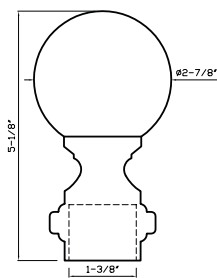

Acrylic Collection

Item No. DC094 B

Polished Nickel

Fits 1 - 3/8" Rods

DC094 B
Fits 1-3/8" Rod