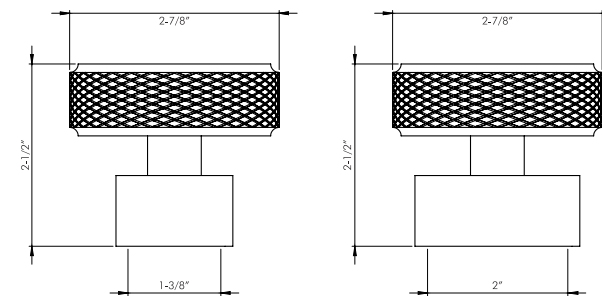

Metal Collection

There is something about the authenticity and purity of metal. The Shimmering surface is beyond compare. And unlike others, Deco & Deco hardware is crafted from the purest and high - grade raw material. With solid brass construction, all of our metal and rods maintain structural integrity from inside so they don't corrode, outside. Thus the finish achieved provides added luminosity and smoothness due to the solid brass core as opposed to simply covering an inferior option. At Deco & Deco our beauty and value are far move than skin deep.

REFLECTIONS IN METAL

Metal Collection

Item No. DC2031

Satin Brass & Black

Fits 1 - 3/8" & 2" Rods