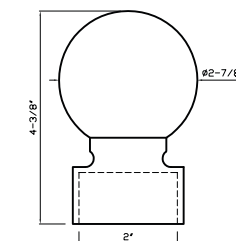

Black Silver
DC094 B - fits 1-3/8" rod*

Black
DC094 B - fits 1-3/8" rod

Black Nickel
DC094 B - fits 1-3/8" rod*

Acrylic Collection

Item No. DC094 C

Brushed Nickel

Fits 2" Rods

Dc094 C
Fits 2" Rod