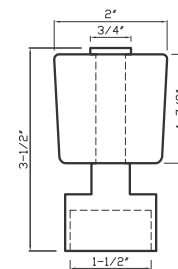

Murano Collection

Item No. DC2019

Brushed Nickel

Fits 1 - 1/2" Square Acrylic Rod