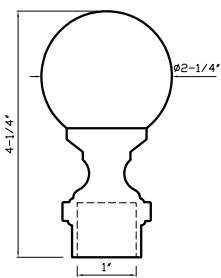

Black Nickel
DC096 B - fits 1-3/8" rod*

Acrylic Collection

Item No. DC098 A

Satin Brass

Fits 1" Rods

DC098 A
Fits 1" Rod

Polished Chrome
DC098 A - fits 1" rod

Brushed Nickel
DC098 A - fits 1" rod