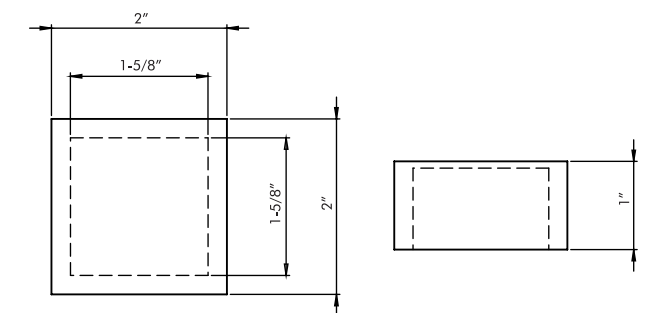

Item No. DC294

Fit 1-1/2" Square Acrylic Rod

Available in finishes:

Brushed Nickel, Satin Brass, Polished Chrome, Oil Rubbed Bronze, Green Antique, Polished Brass, Aged Brass, Black