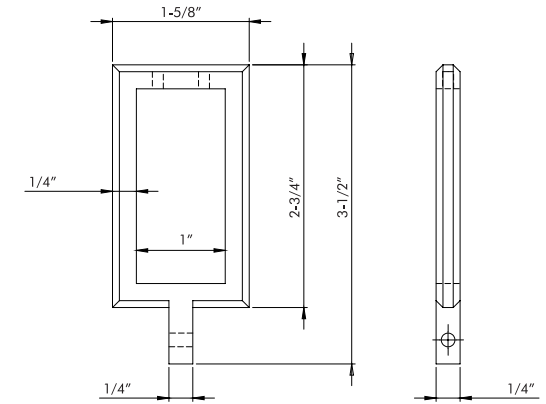

DC 304 - Brushed Nickel Ring

DC 304 C - 1-1/2" interior diameter
Available in Brushed Nickel

DC 306 & DC 310 - Acrylic Rings

DC 306 D - 2" interior diameter
DC 310 D - 2-3/4" interior diameter
Acrylic Ring