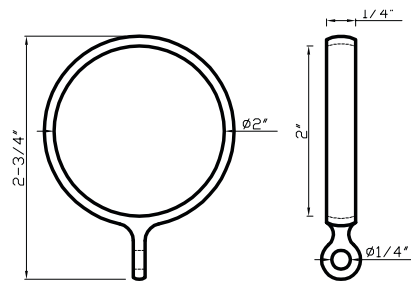

DC 303 E
2-3/4" interior diameter
Available in finishes: Polished Nickel*, Polished Chrome, Brushed Nickel, Oil Rubbed Bronze, Aged Brass, Green Antique*, Satin Brass, Polished Brass* & Black