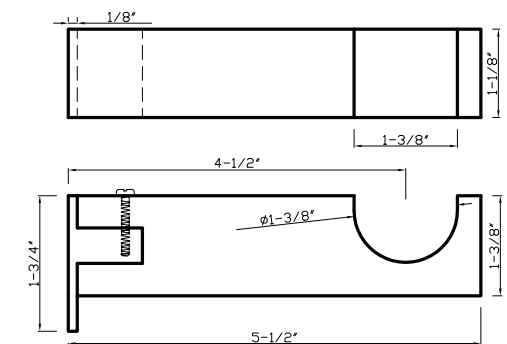

DC 208 - fits 1", 1-3/8" & 2" rods

DC 208 A fits 1" rod
Available in finishes: Unlacquered Brass, Polished Chrome, Brushed Nickel, Green Antique, Satin Brass, Polished Brass, Black & Black Nickel

DC 208 B fits 1-3/8" rod

Available in finishes: Unlacquered Brass, Polished Nickel, Polished Chrome, Brushed Nickel, Oil Rubbed Bronze, Aged Brass, Green Antique, Satin Brass, Polished Brass, Black, Black Nickel, Brown Gold & Black Silver

DC 208 C fits 2" rod

Available in finishes: Unlacquered Brass, Polished Nickel, Polished Chrome, Brushed Nickel, Oil Rubbed Bronze, Aged Brass, Green Antique, Satin Brass, Polished Brass & Black

DC 214 - fits 1", 1-3/8" & 2" rods

DC 214 A fits 1" rod
Available in finishes: Polished Chrome, Brushed Nickel, Green Antique, Satin Brass, Polished Brass, Black & Black Nickel

DC 214 B fits 1-3/8" rod

Available in finishes: Polished Nickel, Polished Chrome, Brushed Nickel, Oil Rubbed Bronze, Aged Brass, Green Antique, Satin Brass, Polished Brass, Black, Black Nickel, Brown Gold & Black Silver

DC 214 - fits 2" & 3/4" rods

DC 214 C fits 2" rod
Available in finishes: Polished Nickel, Polished Chrome, Brushed Nickel, Oil Rubbed Bronze, Aged Brass, Green Antique, Satin Brass, Polished Brass & Black

DC 214 E fits 3/4" rod

Available in finishes: Polished Nickel, Polished Chrome, Brushed Nickel, Oil Rubbed Bronze, Aged Brass, Green Antique & Satin Brass

DC 228 - Bracket Support

DC 228 Bracket Support fits DC 207 & DC 208 Brackets
Available in finishes: Polished Nickel, Polished Chrome, Brushed Nickel, Oil Rubbed Bronze, Aged Brass, Green Antique, Satin Brass, Polished Brass, Black, Black Nickel, Brown Gold & Black Silver

DC 218 - fits 1-3/8" rod