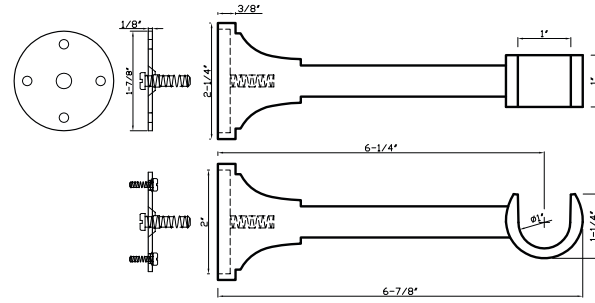

DC 208 - fits 1", 1-3/8" & 2" rods

DC 208 A fits 1" rod
Available in finishes: Unlacquered Brass, Polished Chrome, Brushed Nickel, Green Antique, Satin Brass, Polished Brass, Black & Black Nickel

DC 208 B fits 1-3/8" rod

Available in finishes: Unlacquered Brass, Polished Nickel, Polished Chrome, Brushed Nickel, Oil Rubbed Bronze, Aged Brass, Green Antique, Satin Brass, Polished Brass, Black, Black Nickel, Brown Gold & Black Silver

DC 208 C fits 2" rod

Available in finishes: Unlacquered Brass, Polished Nickel, Polished Chrome, Brushed Nickel, Oil Rubbed Bronze, Aged Brass, Green Antique, Satin Brass, Polished Brass & Black

DC 214 - fits 1", 1-3/8" & 2" rods

DC 214 A fits 1" rod
Available in finishes: Polished Chrome, Brushed Nickel, Green Antique, Satin Brass, Polished Brass, Black & Black Nickel

DC 214 B fits 1-3/8" rod

Available in finishes: Polished Nickel, Polished Chrome, Brushed Nickel, Oil Rubbed Bronze, Aged Brass, Green Antique, Satin Brass, Polished Brass, Black, Black Nickel, Brown Gold & Black Silver

DC 214 - fits 2" & 3/4" rods

DC 214 C fits 2" rod
Available in finishes: Polished Nickel, Polished Chrome, Brushed Nickel, Oil Rubbed Bronze, Aged Brass, Green Antique, Satin Brass, Polished Brass & Black

DC 214 E fits 3/4" rod

Available in finishes: Polished Nickel, Polished Chrome, Brushed Nickel, Oil Rubbed Bronze, Aged Brass, Green Antique & Satin Brass

DC 228 - Bracket Support

DC 228 Bracket Support fits DC 207 & DC 208 Brackets
Available in finishes: Polished Nickel, Polished Chrome, Brushed Nickel, Oil Rubbed Bronze, Aged Brass, Green Antique, Satin Brass, Polished Brass, Black, Black Nickel, Brown Gold & Black Silver

DC 218 - fits 1-3/8" rod