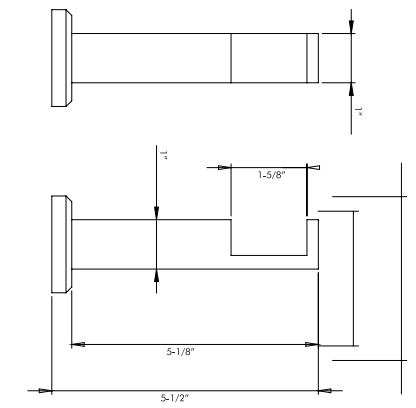

DC 239 - Drapery Wand

DC 239
Available in Brushed Nickel, Satin Brass