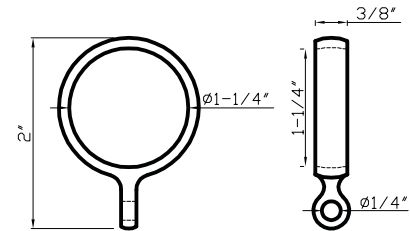

DC 303 C
1-1/2" interior diameter
Available in finishes: Unlacquered Brass, Polished Nickel, Polished Chrome, Brushed Nickel, Oil Rubbed Bronze, Aged Brass, Green Antique, Satin Brass, Polished Brass, Black, Black Nickel, Brown Gold & Black Silver