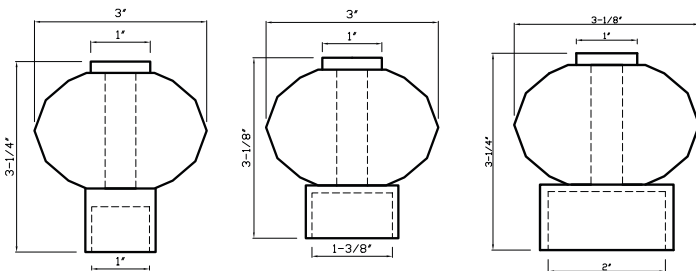

KS011 A
Fits 1" Rod

KS011 B
Fits 1 -3/8" Rod

Ks011 C
Fits 2" Rod