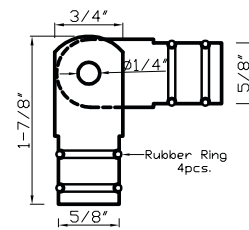

DC 706 E fits 3/4" rod

Available in finishes: Polished Nickel, Polished Chrome, Brushed Nickel, Oil Rubbed Bronze, Green Antique, Aged Brass & Satin Brass

DC 706 A fits 1" rod

Available in finishes: Unlacquered Brass, Polished Chrome, Brushed Nickel, Green Antique, Satin Brass, Polished Brass, Black & Black Nickel