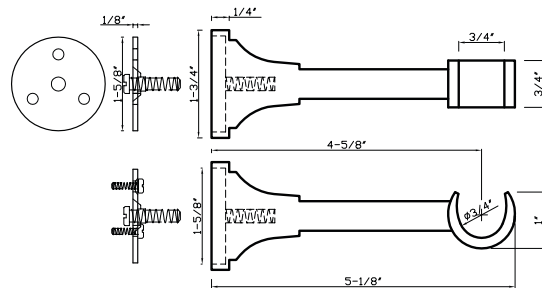

DC 234 E - fits 3/4" rod

DC 234 E fits 3/4" rod
Available in finishes: Polished Nickel, Polished Chrome, Brushed Nickel, Oil Rubbed Bronze, Aged Brass, Green Antique & Satin Brass.

DC 207 - fits 1", 1-3/8" & 2" rods