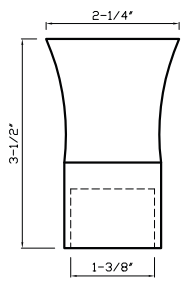

Acrylic Collection

Item No. DC095 B

Aged Brass

Fits 1 - 3/8" Rods

DC095 B
Fits 1-3/8" Rod