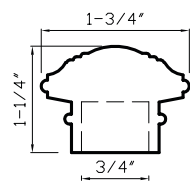

Oil Rubbed Bronze
DC080 E - fits 3/4" rod

Aged Brass
DC080 E - fits 3/4" rod

Green Antique
DC080 E - fits 3/4" rod

Satin Brass
DC080 E - fits 3/4" rod

Metal Collection

Item No. DC2020

Green Antique

Fits 3/4" Rods