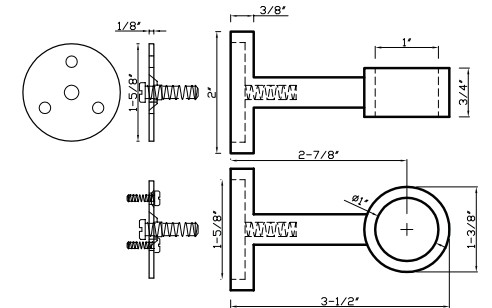

DC 224 C - fits 2" rod

DC 225 C - fits 1" & 2" rod combo

DC 230 - fits 2" rod

DC 203 - fits 1" & 1-3/8" rods

DC 203 B fits 1-3/8" rod
Available in finishes: Polished Nickel, Polished Chrome, Brushed Nickel, Oil Rubbed Bronze*, Aged Brass*, Green Antique, Satin Brass, Polished Brass, Black & Black Nickel*

DC 211 - fits 1" & 1-3/8" rods

DC 235 E - fits 3/4" rod