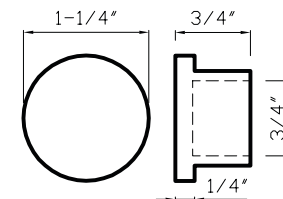

Satin Brass
DC2020 E - fits 3/4" rod

Metal Collection

Item No. DC081 E

Brushed Nickel

Fits 3/4" Rods

DC081 E
Fits 3/4" Rod

Brushed Nickel
DC081 E - fits 3/4" rod

Satin Brass
DC081 E - fits 3/4" rod