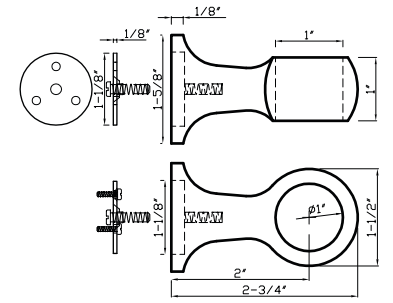

DC 203 B fits 1-3/8" rod
Available in finishes: Polished Nickel, Polished Chrome, Brushed Nickel, Oil Rubbed Bronze*, Aged Brass*, Green Antique, Satin Brass, Polished Brass, Black & Black Nickel*