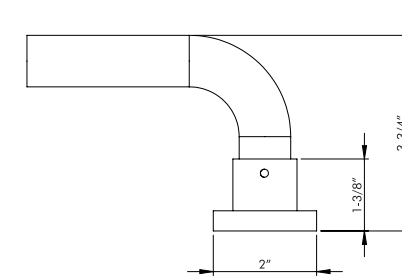

FRENCH RETURN COLLECTION

Metal Collection

Item No. DC3001

Satin Brass

Fits 1" Rod

Center Bracket French Return

Item No. DC3002

Available Finish : Satin Brass, Polished Chrome
Brushed Nickel, Green Antique, Polished Brass,
Black

Fits 1" Rod