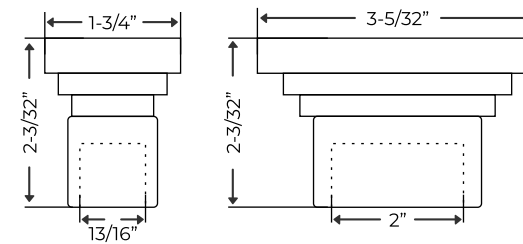

DC-2052
Fits 2" x 13/16" Poles