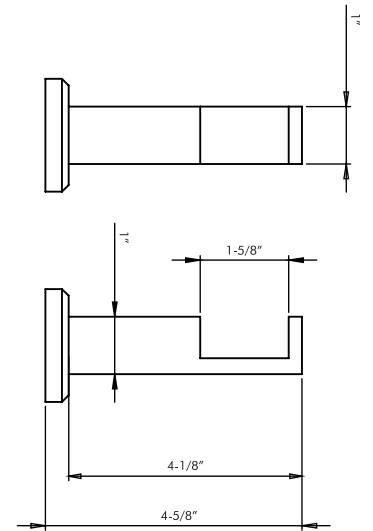

DC 265

Sizes:
Base Diameter - 2-9/16"
Length - 5"
Projection - 4"
Available in finishes:
Brushed Nickel, Satin Brass, Chrome, Oil Rubbed Bronze, Green Antique, Polished Brass, Aged Brass, Black