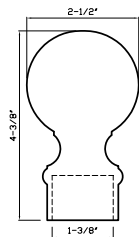

Unlacquered Brass Collection

Item No. DC103 A

Fits 1" Rod

DC103 A
FITS 1" ROD

Unlacquered Brass Collection

Item No. DC104 B

Fits 1 - 3/8" Rod

DC104 B
Fits 1-3/8" Rod