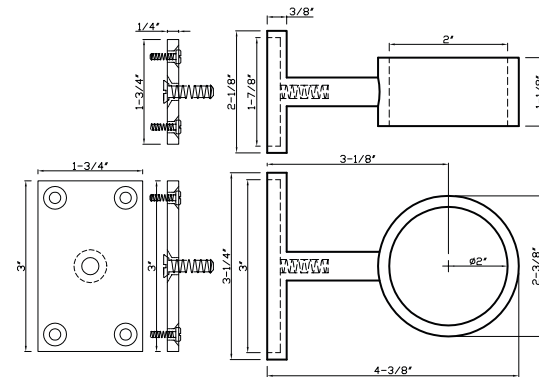

DC 225 C - fits 1" & 2" rod combo

DC 225 C fits 1" & 2" rod combo
Available in finishes: Polished Chrome, Brushed Nickel, Green Antique*, Satin Brass, Polished Brass* & Black*

DC 230 - fits 2" rod

DC 230 C fits 2" rod
Available in finishes: Polished Nickel*, Polished Chrome, Brushed Nickel, Oil Rubbed Bronze, Aged Brass, Green Antique*, Satin Brass, Polished Brass* & Black*