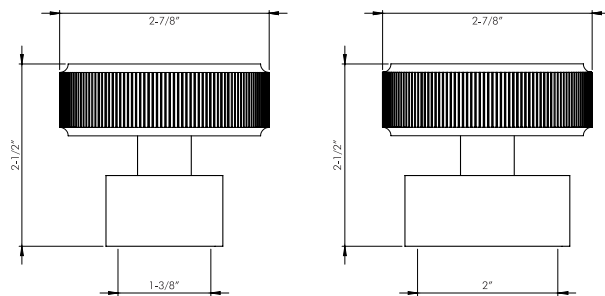

DC2032
Fits 1-3/8" Rod

DC2032
Fits 2" Rod