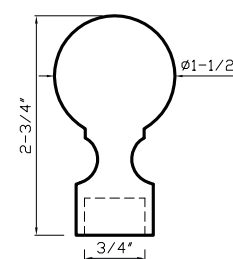

Metal Collection

Item No. DC080 E

Aged Brass

Fits 3/4" Rods

Dc080 E
Fits 3/4" Rod

Polished Nickel
DC080 E - fits 3/4" rod

Polished Chrome
DC080 E - fits 3/4" rod

Brushed Nickel
DC080 E - fits 3/4" rod