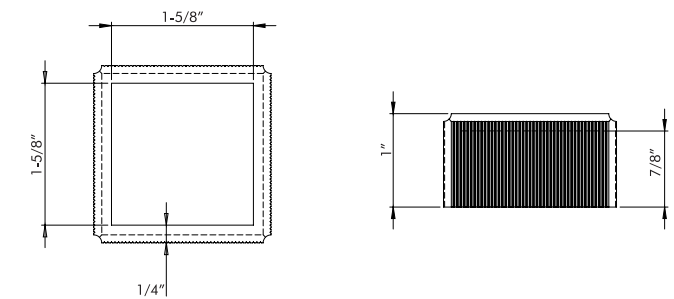

Item No. DC293

Fit 1-1/2" Square Acrylic Rod

Available in finishes:

Brushed Nickel, Satin Brass, Polished Chrome, Oil Rubbed Bronze, Green Antique, Polished Brass, Aged Brass, Black