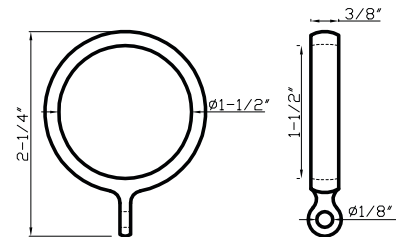

DC 303 D
2" interior diameter
Available in finishes: Unlacquered Brass, Polished Nickel, Polished Chrome, Brushed Nickel, Oil Rubbed Bronze, Aged Brass, Green Antique, Satin Brass, Polished Brass, Black, Black Nickel, Brown Gold & Black Silver