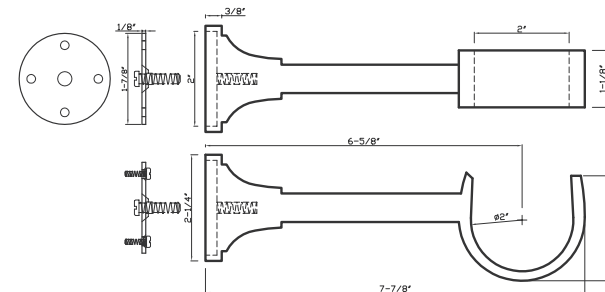

DC 208 C fits 2" rod

Available in finishes: Unlacquered Brass, Polished Nickel, Polished Chrome, Brushed Nickel, Oil Rubbed Bronze, Aged Brass, Green Antique, Satin Brass, Polished Brass & Black