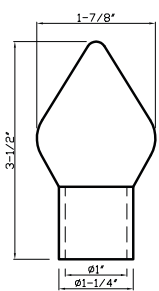

Acrylic Collection

Item No. KC918 A

Satin Brass

Fits 1" Rods

KC918 A
Fits 1" Rod