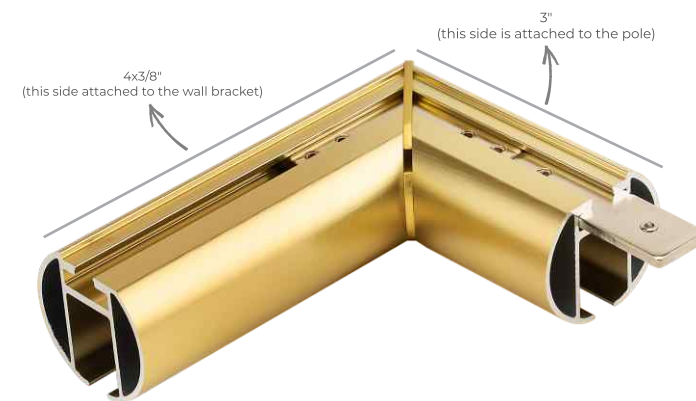

WALL BRACKET

DC 254B

DC 254 B
 Sizes:
 Height - 3-3/32"
 Projection - 6"
 Available in finishes:
 Brushed Nickel, Satin Brass,
 Chrome, Black

Master Carrier with
 2 snaps (Left)
 DC 258

Master Carrier with
 2 snaps (Right)
 DC 259

Splicer
 DC 257B
 Available in finishes:
 Brushed Nickel, Satin Brass, Chrome, Black

End Cap For Sheer Rod Track
 DC 260
 Available in finishes:
 Brushed Nickel, Satin Brass, Chrome, Black

Runner Track
 For Square Track
 DC 262

Ball Bearing Carriers
 For Pinch Pleat Drapes
 DC 261

ELBOW BRACKET

DC 256 B
 Sizes:
 Projection - 4"
 Available in finishes:
 Brushed Nickel, Satin Brass,
 Chrome, Black

TOOLS OF THE TRADE

Brackets, Rings & Rods