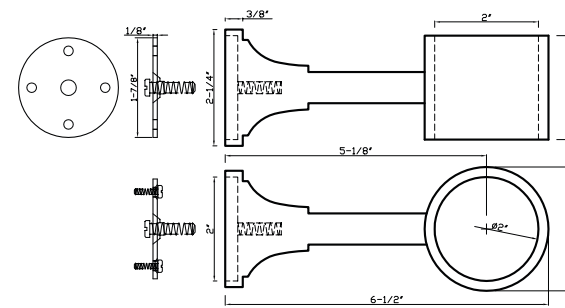

DC 221 C fits 2" rod

Available in finishes: Polished Nickel*, Polished Chrome, Brushed Nickel, Oil Rubbed Bronze, Aged Brass, Green Antique*, Satin Brass, Polished Brass* & Black*

DC 221 - fits 1-3/8" & 2" rods

DC 706 E fits 3/4" rod

Available in finishes: Polished Nickel, Polished Chrome, Brushed Nickel, Oil Rubbed Bronze, Green Antique, Aged Brass & Satin Brass

DC 706 A fits 1" rod

Available in finishes: Unlacquered Brass, Polished Chrome, Brushed Nickel, Green Antique, Satin Brass, Polished Brass, Black & Black Nickel

DC 706 B fits 1-3/8" rod

Available in finishes: Unlacquered Brass, Polished Nickel, Polished Chrome, Brushed Nickel, Oil Rubbed Bronze, Aged Brass, Green Antique, Satin Brass, Polished Brass, Black, Black Nickel, Brown Gold & Black Silver

DC 706 C fits 2" rod

Available in finishes: Polished Chrome, Brushed Nickel, Oil Rubbed Bronze, Aged Brass & Satin Brass