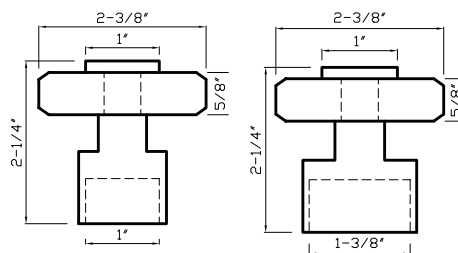

KS012 A
Fits 1" Rod

KS012 B
Fits 1 -3/8" Rod