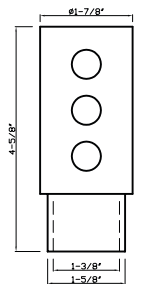

Black
DC094 C - fits 2" rod*

Aged Brass
DC094 C - fits 2" rod

Acrylic Collection

Item No. KS008 B

Satin Brass

Fits 1 - 3/8" Rods

KS008 B
Fits 1-3/8" Rod

Polished Nickel
KS008 B - fits 1-3/8" rod