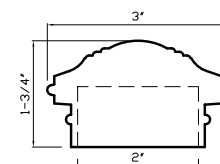

Metal Collection

Item No. DC2026

Satin Brass

Fits 2" Rods