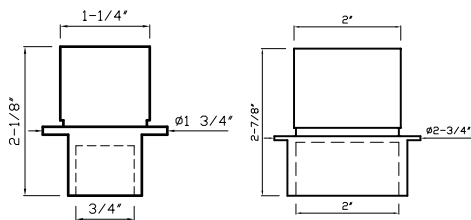

Black Nickel
DC2033 A - fits 1" rod
DC2033 B - fits 1-3/8" rod

Metal Collection

Item No. DC2021

Aged Brass

Fits 3/4" & 2" Rods

DC2021 E
Fits 3/4" Rod

DC2021 C
Fits 2" Rod

Polished Chrome
DC2021 E - fits 3/4" rod
DC2021 C - fits 2" rod