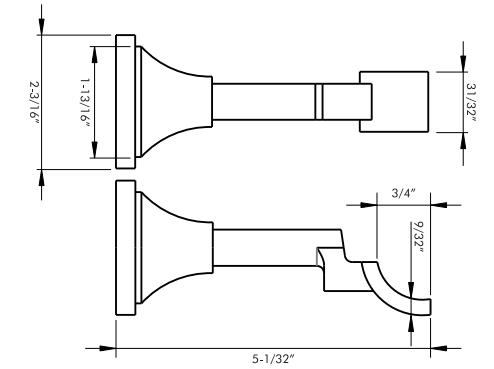

DC 214 E fits 3/4" rod

Available in finishes: Polished Nickel, Polished Chrome, Brushed Nickel, Oil Rubbed Bronze, Aged Brass, Green Antique & Satin Brass