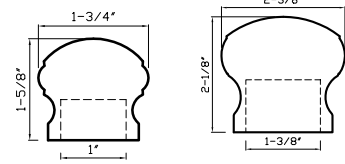

DC101 A
Fits 1" Rod

DC101 B
Fits 1-3/8" Rod