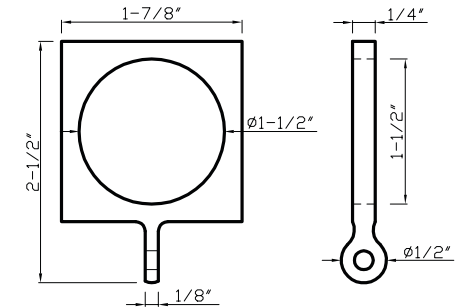

DC 304 - Brushed Nickel Ring

DC 304 C - 1-1/2" interior diameter
 Available in Brushed Nickel

DC 306 & DC 310 - Acrylic Rings

DC 306 D - 2" interior diameter
DC 310 D - 2-3/4" interior diameter
 Acrylic Ring