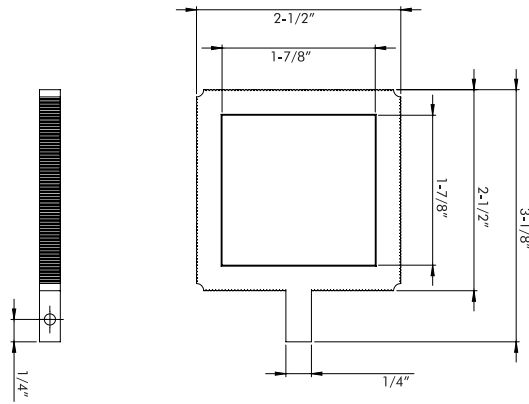

DC 313
1-7/8" interior diameter for Square Acrylic Rod
Available in finishes: Polished Nickel, Polished Chrome, Brushed Nickel,
Oil Rubbed Bronze, Aged Brass, Green Antique & Satin Brass