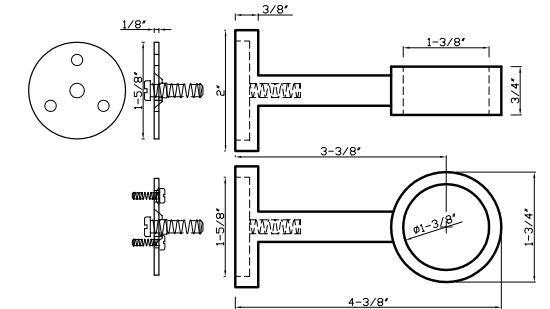

DC 211 B fits 1-3/8" rod
Available in finishes: Unlacquered Brass, Polished Nickel*, Polished Chrome, Brushed Nickel, Oil Rubbed Bronze*, Aged Brass*, Green Antique, Satin Brass, Polished Brass, Black & Black Nickel