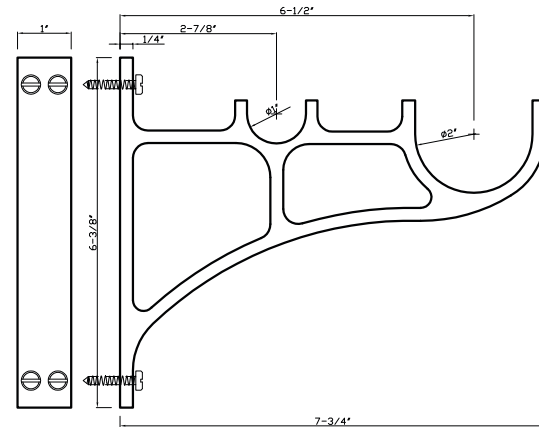

DC 224 C fits 2" rod
Available in finishes: Polished Nickel*, Polished Chrome, Brushed Nickel, Oil Rubbed Bronze, Aged Brass, Green Antique*, Satin Brass, Polished Brass* & Black*