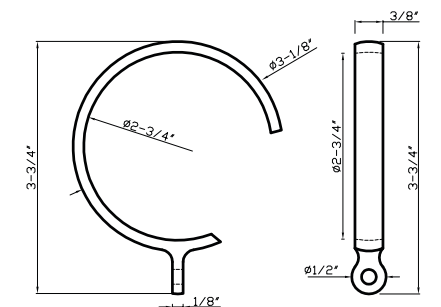

DC 303 PASS E
2-3/4" interior diameter
 Available in finishes: Polished Chrome, Brushed Nickel, Oil Rubbed Bronze, Aged Brass & Satin Brass

BRACKET

DC 261

Sizes:
 Base Diameter - 2-9/16"
 Length - 5"
 Projection - 4"
 Available in finishes:
 Brushed Nickel, Satin Brass