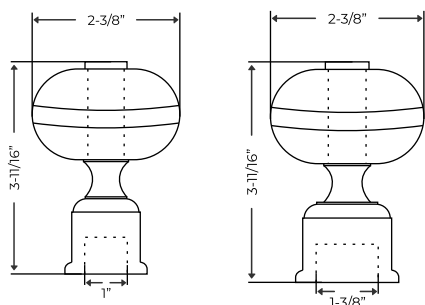

DC-2044 A
Fits 1" Rod

DC-2044 B
Fits 1 - 3/8" Rod