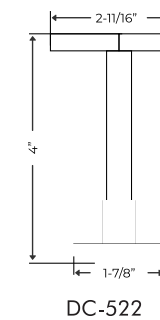

Holdbacks Collection

Item No. DC-522

Brushed Nickel