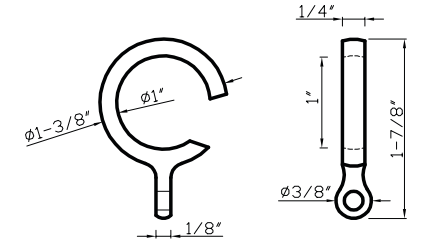

DC 303 PASS C
1-1/2" interior diameter
Available in finishes: Unlacquered Brass, Polished Chrome, Brushed Nickel, Green Antique, Satin Brass, Polished Brass, Black & Black Nickel