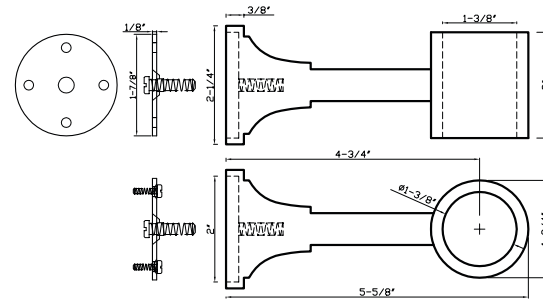

DC 221 - fits 1-3/8" & 2" rods

DC 221 B fits 1-3/8" rod

Available in finishes: Polished Nickel, Polished Chrome, Brushed Nickel, Oil Rubbed Bronze, Aged Brass, Green Antique, Satin Brass, Polished Brass*, Black*, Black Nickel*, Brown Gold* & Black Silver*

DC 221 C fits 2" rod

Available in finishes: Polished Nickel*, Polished Chrome, Brushed Nickel, Oil Rubbed Bronze, Aged Brass, Green Antique*, Satin Brass, Polished Brass* & Black*

DC 221 - fits 1-3/8" & 2" rods

DC 706 E fits 3/4" rod

Available in finishes: Polished Nickel, Polished Chrome, Brushed Nickel, Oil Rubbed Bronze, Green Antique, Aged Brass & Satin Brass

DC 706 A fits 1" rod

Available in finishes: Unlacquered Brass, Polished Chrome, Brushed Nickel, Green Antique, Satin Brass, Polished Brass, Black & Black Nickel

DC 706 B fits 1-3/8" rod

Available in finishes: Unlacquered Brass, Polished Nickel, Polished Chrome, Brushed Nickel, Oil Rubbed Bronze, Aged Brass, Green Antique, Satin Brass, Polished Brass, Black, Black Nickel, Brown Gold & Black Silver

DC 706 C fits 2" rod

Available in finishes: Polished Chrome, Brushed Nickel, Oil Rubbed Bronze, Aged Brass & Satin Brass

Rods are available in both 6 & 8 foot lengths

Brushed Nickel

Diameters: DC801 A - 1"
DC801 B - 1-3/8"
DC801 C - 2"
DC801 E - 3/4"

Acrylic (Round)

Diameters: DC808 B - 1-3/8"
DC808 C - 2"

Satin Brass

Diameters: DC802 A - 1"
DC802 B - 1-3/8"
DC802 C - 2"
DC802 E - 3/4"

Unlacquered Brass

Diameters: DC - 8051
*Available in 8' Length

Green Antique

Diameters: DC803 A - 1"
DC803 B - 1-3/8"
DC803 E - 3/4"

Brown Gold

Diameters: DC813 B - 1-3/8"

Black

Diameters: DC804 A - 1"
DC804 B - 1-3/8"

Polished Nickel

Diameters: DC819 B - 1-3/8"
DC819 E - 3/4"

Polished Brass

Diameters: DC805 A - 1"
DC805 B - 1-3/8"

Aged Brass