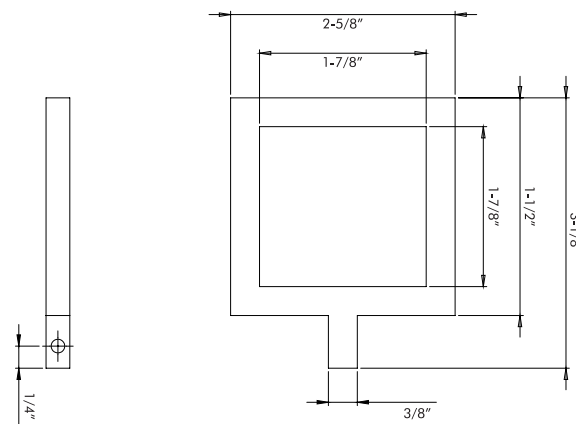

DC 304 - Brushed Nickel Ring

DC 304 C - 1-1/2" interior diameter
Available in Brushed Nickel

DC 306 & DC 310 - Acrylic Rings

DC 306 D - 2" interior diameter
DC 310 D - 2-3/4" interior diameter
Acrylic Ring