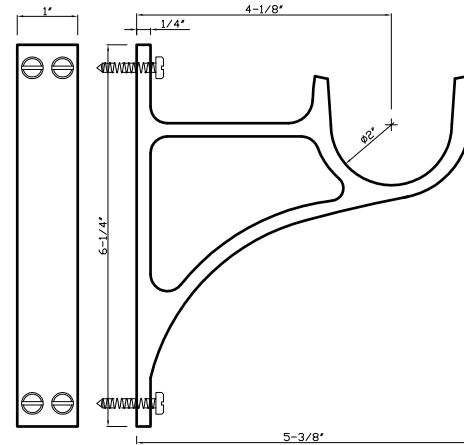

DC 224 C - fits 2" rod

DC 225 C - fits 1" & 2" rod combo

DC 230 - fits 2" rod

DC 203 - fits 1" & 1-3/8" rods

DC 203 B fits 1-3/8" rod
Available in finishes: Polished Nickel, Polished Chrome, Brushed Nickel, Oil Rubbed Bronze*, Aged Brass*, Green Antique, Satin Brass, Polished Brass, Black & Black Nickel*

DC 211 - fits 1" & 1-3/8" rods

DC 235 E - fits 3/4" rod