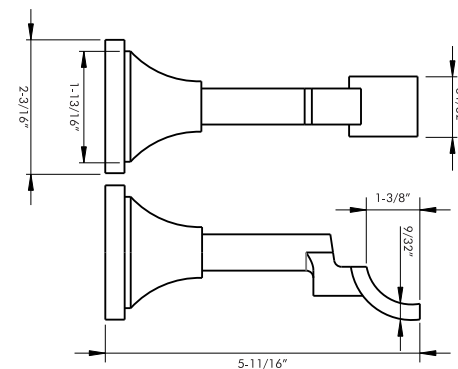

DC 214 B fits 1-3/8" rod

Available in finishes: Polished Nickel, Polished Chrome, Brushed Nickel, Oil Rubbed Bronze, Aged Brass, Green Antique, Satin Brass, Polished Brass, Black, Black Nickel, Brown Gold & Black Silver