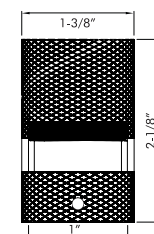

Black
DC2032 B - fits 1-3/8" rod
DC2032 C - fits 2" rod

Black Nickel
DC2032 B - fits 1-3/8" rod
DC2032 C - fits 2" rod

Metal Collection

Item No. DC2033

Satin Brass & Black

Fits 1" & 1 - 3/8" Rods

DC2033
Fits 1" Rod