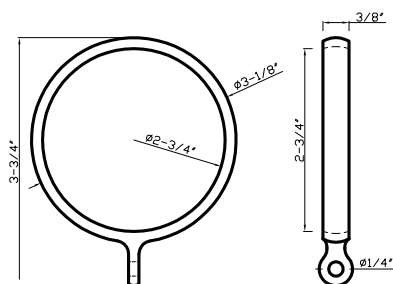

DC 303 - Ring - 1", 1-1/4", 1-1/2", 2" & 2-3/4" interior diameters

DC 303 B
1-1/4" interior diameter
Available in finishes: Unlacquered Brass, Polished Chrome, Brushed Nickel, Green Antique, Satin Brass, Polished Brass, Black & Black Nickel

DC 303 C
1-1/2" interior diameter
Available in finishes: Unlacquered Brass, Polished Nickel, Polished Chrome, Brushed Nickel, Oil Rubbed Bronze, Aged Brass, Green Antique, Satin Brass, Polished Brass, Black, Black Nickel, Brown Gold & Black Silver

DC 303 D
2" interior diameter
Available in finishes: Unlacquered Brass, Polished Nickel, Polished Chrome, Brushed Nickel, Oil Rubbed Bronze, Aged Brass, Green Antique, Satin Brass, Polished Brass, Black, Black Nickel, Brown Gold & Black Silver

DC 303 E
2-3/4" interior diameter
Available in finishes: Polished Nickel*, Polished Chrome, Brushed Nickel, Oil Rubbed Bronze, Aged Brass, Green Antique*, Satin Brass, Polished Brass* & Black

DC 303 PASS Ring - 1", 1-1/2", 2" & 2-3/4" interior diameters

DC 303 PASS A
1" interior diameter
Available in finishes: Unlacquered Brass, Polished Nickel, Polished Chrome, Brushed Nickel, Oil Rubbed Bronze, Aged Brass, Green Antique & Satin Brass

DC 303 PASS C
1-1/2" interior diameter
Available in finishes: Unlacquered Brass, Polished Chrome, Brushed Nickel, Green Antique, Satin Brass, Polished Brass, Black & Black Nickel

DC 303 PASS D
2" interior diameter
Available in finishes: Polished Nickel, Polished Chrome, Brushed Nickel, Oil Rubbed Bronze, Aged Brass, Green Antique, Satin Brass, Polished Brass, Black, Black Nickel, Brown Gold & Black Silver

DC 303 PASS E
2-3/4" interior diameter
Available in finishes: Polished Chrome, Brushed Nickel, Oil Rubbed Bronze, Aged Brass & Satin Brass