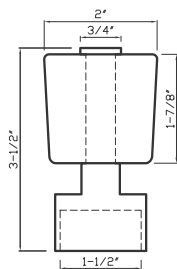

Murano Collection

Item No. DC2018

Satin Brass

Fits 1 - 1/2" Square Acrylic Rod

DC2018
Fits 1 - 1/2" Rod

Polished Chrome
DC2018 - fits 1-1/2" rod

Brushed Nickel
DC2018 - fits 1-1/2" rod

Oil Rubbed bronze
DC2018 - fits 1-1/2" rod