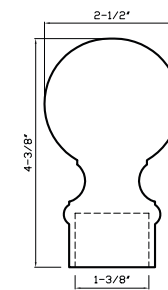

Polished Brass
DC104 C- fits 2" rod

Metal Collection

Item No. DC104 B

Black

Fits 1 - 3/8" Rods

DC104 B
Fits 1-3/8" Rod

Polished Nickel
DC104 B - fits 1-3/8" rod*

Polished Chrome
DC104 B - fits 1-3/8" rod