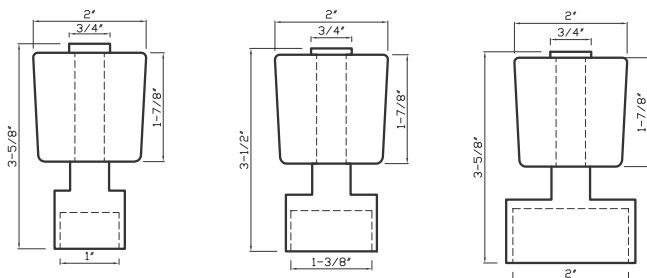

D2008 A
Fits 1" Rod

D2008 B
Fits 1 - 3/8" Rod

D2008 C
Fits 2" Rod