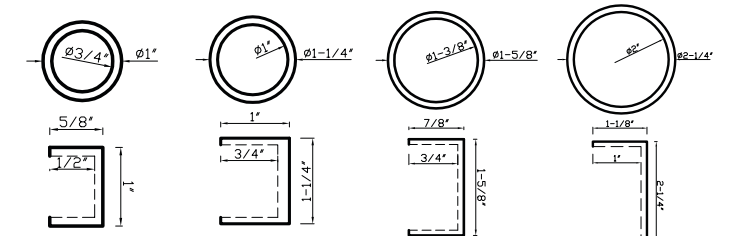

Aged Brass
DC081 E - fits 3/4" rod

Green Antique
DC081 E - fits 3/4" rod

DC201 A
Fits 1" Rod

DC201 B
Fits 1-3/8" Rod

DC201 C
Fits 2" Rod

DC082 E
Fits 3/4" Rod