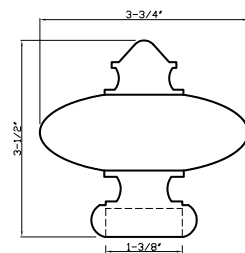

Green Antique
DC098 A - fits 1" rod

Polished Brass
DC098 A - fits 1" rod

Satin Brass
DC098 A - fits 1" rod

Black Nickel
DC098 A - fits 1" rod

Acrylic Collection

Item No. DC099 B

Polished Chrome

Fits 1 - 3/8" Rods