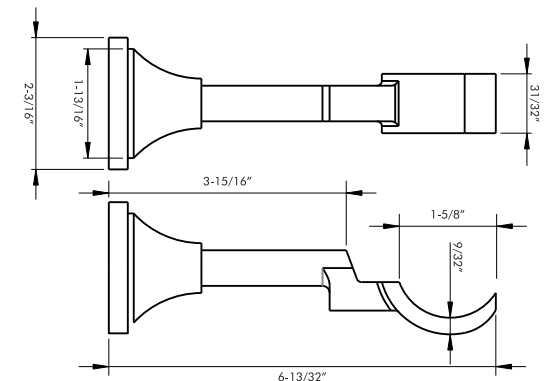

DC 214 - fits 2" & 3/4" rods

DC 214 C fits 2" rod
Available in finishes: Polished Nickel, Polished Chrome, Brushed Nickel, Oil Rubbed Bronze, Aged Brass, Green Antique, Satin Brass, Polished Brass & Black