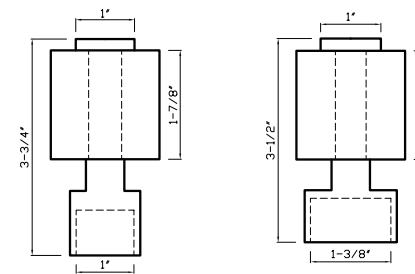

Crystal Collection

Item No. DC - 2044

Black

Fits 1" & 1 - 3/8" Rods

Crystal Collection

Item No. KS007

Polished Nickel

Fits 1" & 1 - 3/8" Rods