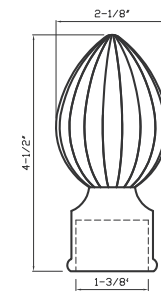

Acrylic Collection

Item No. DC096 B

Green Antique

Fits 1 - 3/8" Rods