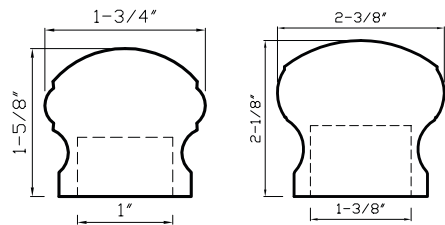

Polished Chrome
DC081 E - fits 3/4" rod

Oil Rubbed Bronze
DC081 E - fits 3/4" rod

Aged Brass
DC081 E - fits 3/4" rod

Green Antique
DC081 E - fits 3/4" rod

Metal Collection

Item No. DC101

Satin Brass

Fits 1" & 1-3/8" Rods