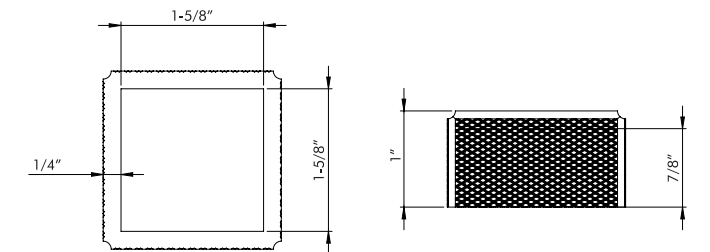

Item No. DC292

Fit 1-1/2" Square Acrylic Rod

Available in finishes:

Brushed Nickel, Satin Brass, Polished Chrome, Oil Rubbed Bronze, Green Antique, Polished Brass, Aged Brass, Black