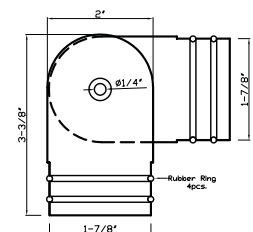

DC 706 C fits 2" rod

Available in finishes: Polished Chrome, Brushed Nickel, Oil Rubbed Bronze, Aged Brass & Satin Brass