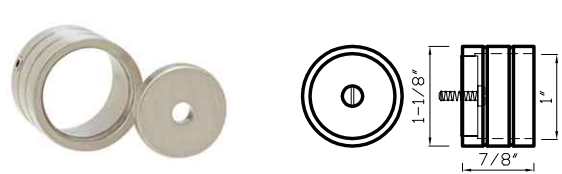

DC 202 - fits 1" & 1-3/8" rods

DC 202 A fits 1" rod
Available in finishes: Polished Chrome, Brushed Nickel, Green Antique, Satin Brass, Polished Brass, Black & Black Nickel