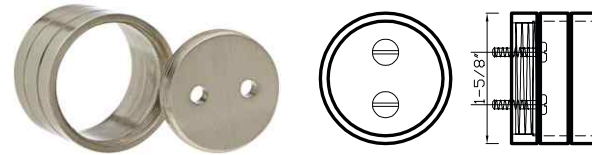

DC 202 B fits 1-3/8" rod
Available in finishes: Polished Nickel, Polished Chrome, Brushed Nickel, Oil Rubbed Bronze, Aged Brass, Satin Brass, Green Antique, Polished Brass, Black, Black Nickel, Brown Gold & Black Silver.