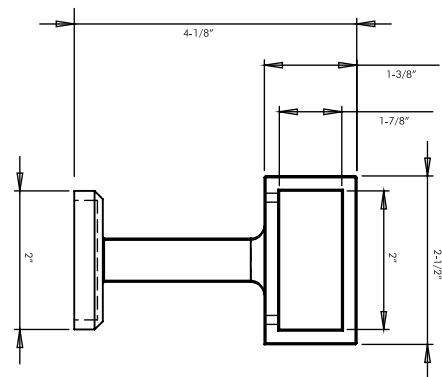

DC 264

Sizes:
Base Diameter - 2-9/16"
Length - 5"
Projection - 4"
Available in finishes:
Brushed Nickel, Satin Brass, Chrome, Oil Rubbed Bronze, Green Antique, Polished Brass, Aged Brass, Black