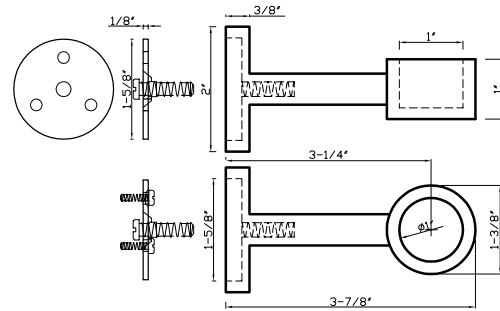

DC 215 B fits 1-3/8" rod
Available in finishes: Polished Nickel*, Polished Chrome, Brushed Nickel, Oil Rubbed Bronze*, Aged Brass*, Green Antique, Satin Brass, Polished Brass, Black & Black Nickel