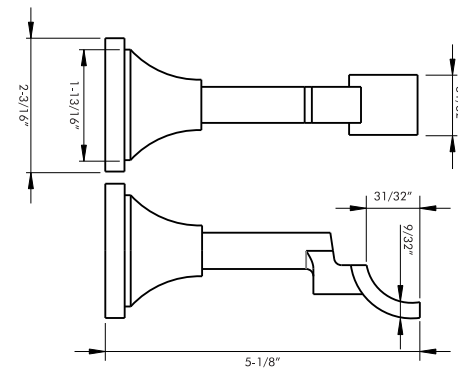

DC 208 - fits 1", 1-3/8" & 2" rods

DC 208 A fits 1" rod
Available in finishes: Unlacquered Brass, Polished Chrome, Brushed Nickel, Green Antique, Satin Brass, Polished Brass, Black & Black Nickel

DC 208 B fits 1-3/8" rod

Available in finishes: Unlacquered Brass, Polished Nickel, Polished Chrome, Brushed Nickel, Oil Rubbed Bronze, Aged Brass, Green Antique, Satin Brass, Polished Brass, Black, Black Nickel, Brown Gold & Black Silver

DC 208 C fits 2" rod

Available in finishes: Unlacquered Brass, Polished Nickel, Polished Chrome, Brushed Nickel, Oil Rubbed Bronze, Aged Brass, Green Antique, Satin Brass, Polished Brass & Black

DC 214 - fits 1", 1-3/8" & 2" rods

DC 214 A fits 1" rod
Available in finishes: Polished Chrome, Brushed Nickel, Green Antique, Satin Brass, Polished Brass, Black & Black Nickel

DC 214 B fits 1-3/8" rod

Available in finishes: Polished Nickel, Polished Chrome, Brushed Nickel, Oil Rubbed Bronze, Aged Brass, Green Antique, Satin Brass, Polished Brass, Black, Black Nickel, Brown Gold & Black Silver

DC 214 - fits 2" & 3/4" rods

DC 214 C fits 2" rod
Available in finishes: Polished Nickel, Polished Chrome, Brushed Nickel, Oil Rubbed Bronze, Aged Brass, Green Antique, Satin Brass, Polished Brass & Black

DC 214 E fits 3/4" rod

Available in finishes: Polished Nickel, Polished Chrome, Brushed Nickel, Oil Rubbed Bronze, Aged Brass, Green Antique & Satin Brass

DC 228 - Bracket Support

DC 228 Bracket Support fits DC 207 & DC 208 Brackets
Available in finishes: Polished Nickel, Polished Chrome, Brushed Nickel, Oil Rubbed Bronze, Aged Brass, Green Antique, Satin Brass, Polished Brass, Black, Black Nickel, Brown Gold & Black Silver

DC 218 - fits 1-3/8" rod